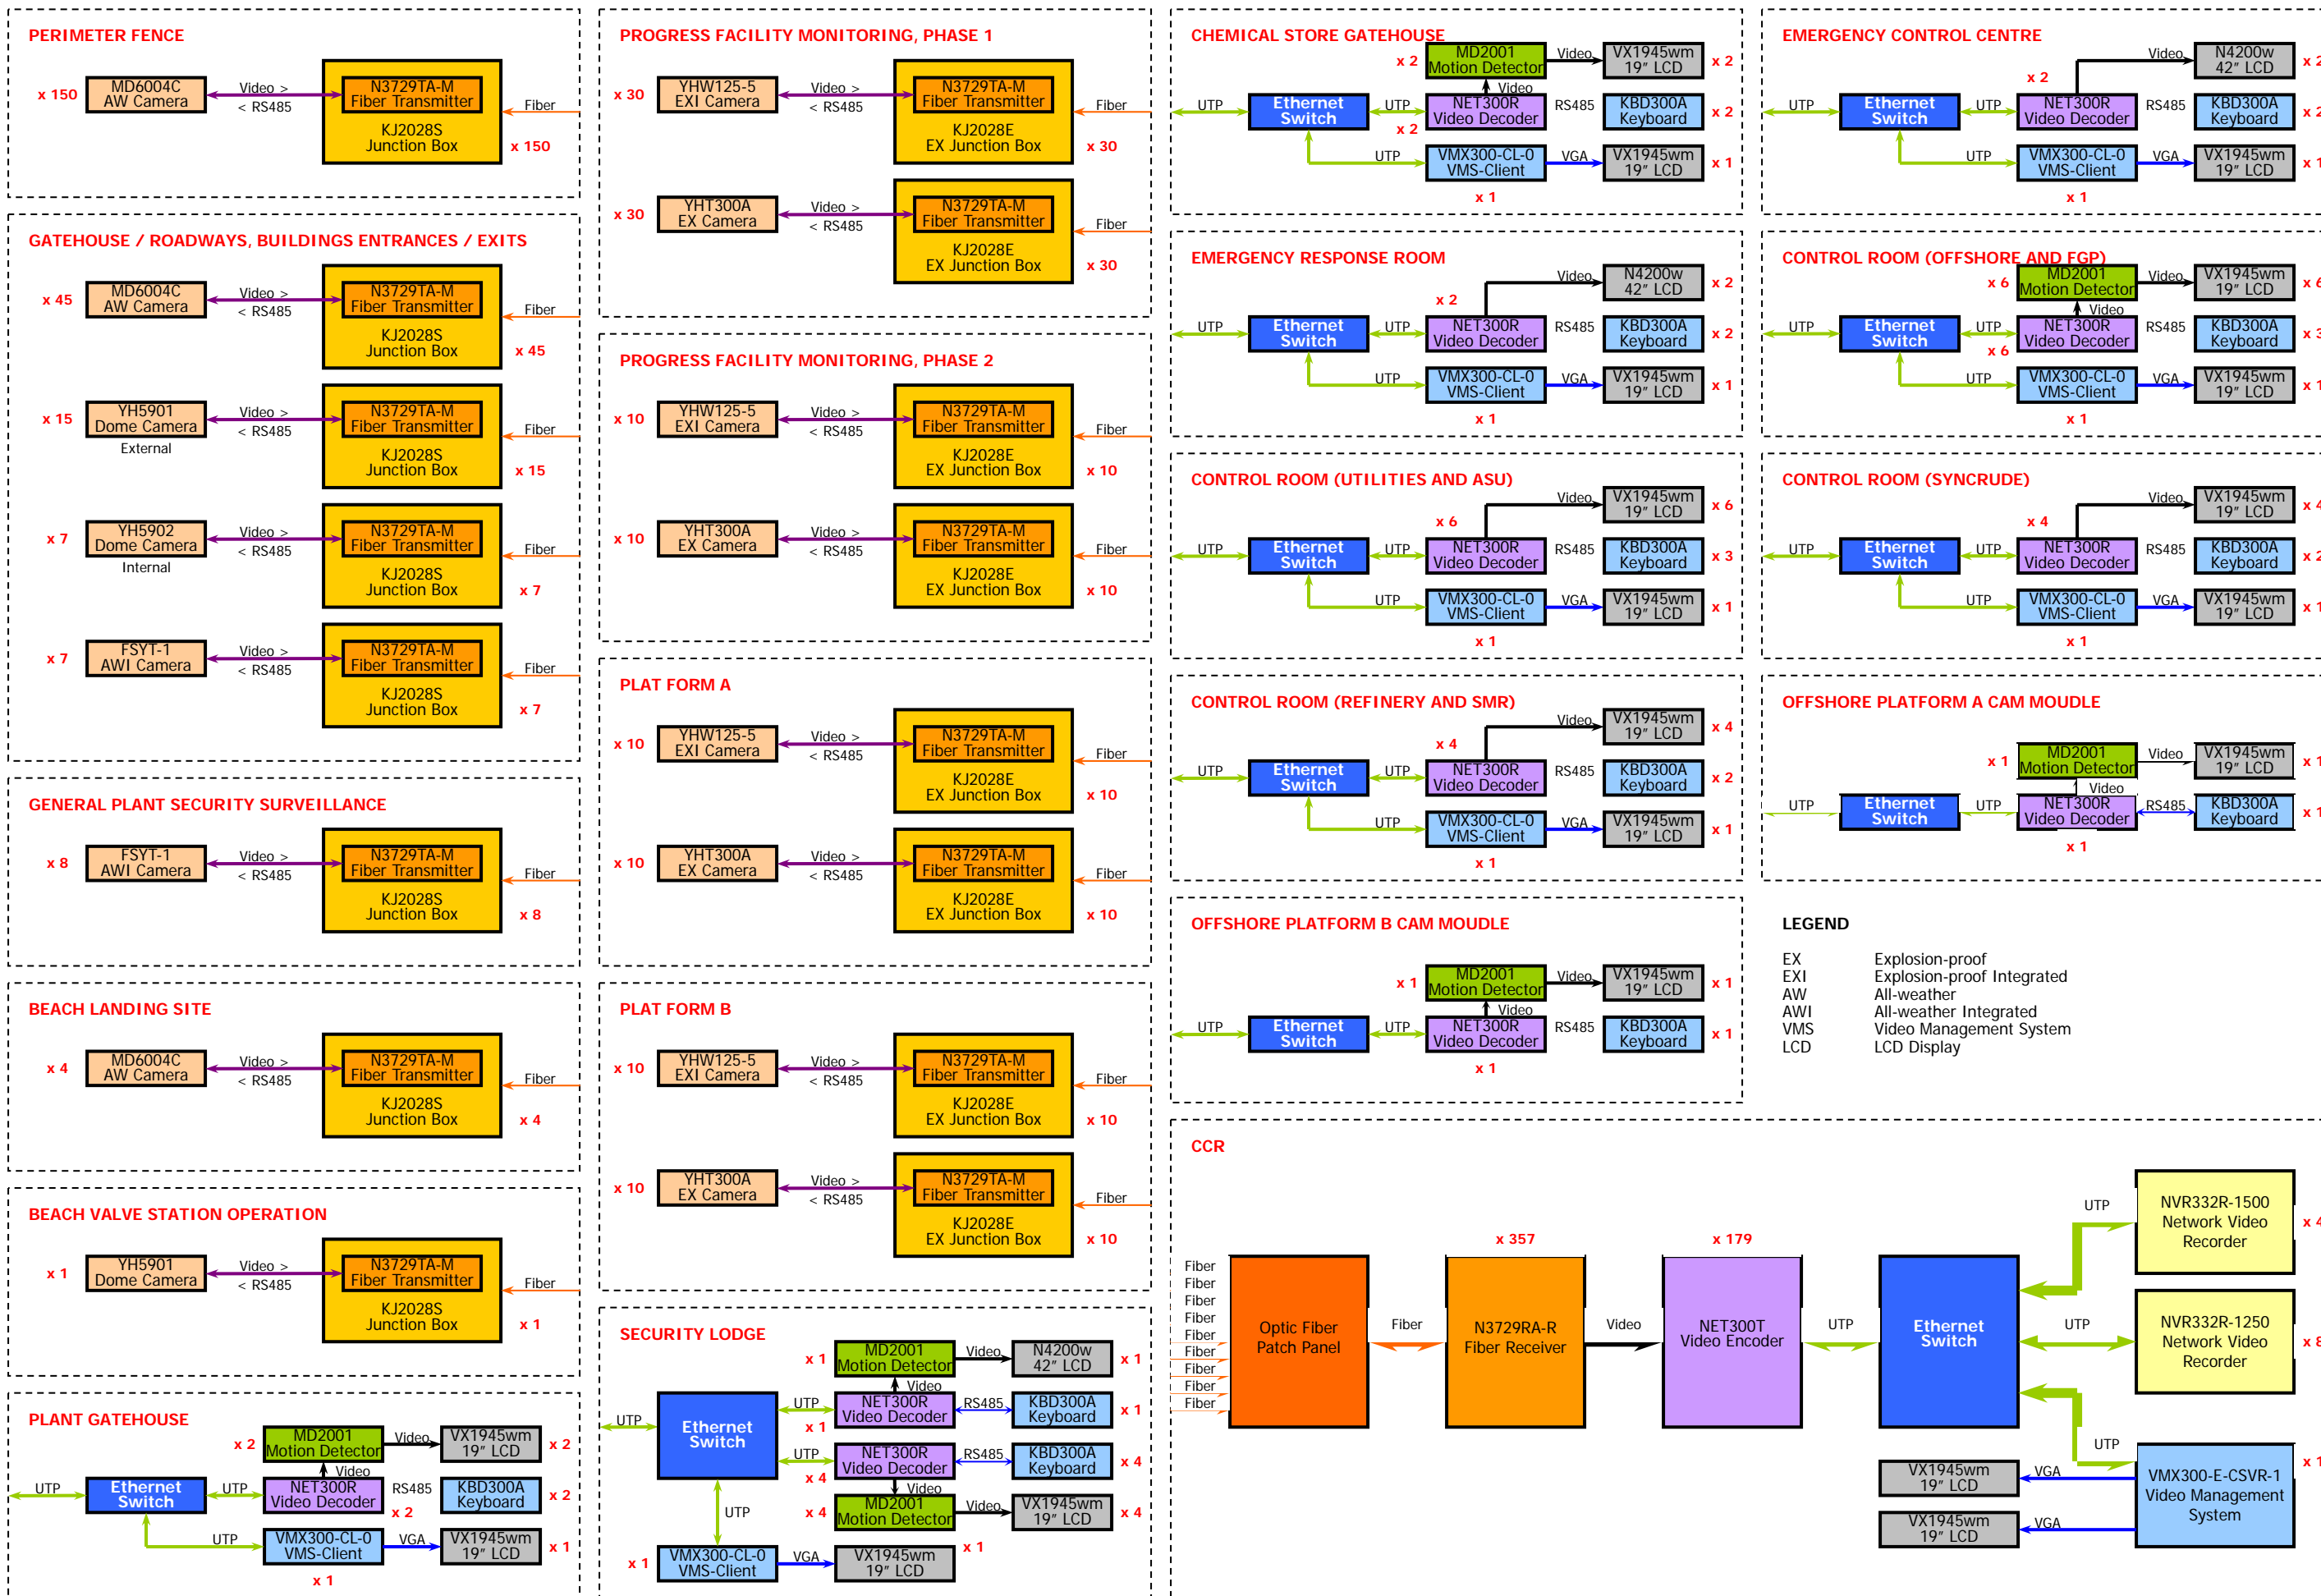

CCTV SCHEME BLOCK DIAGRAM

**LEGEND**

- EX Explosion-proof
- EXI Explosion-proof Integrated
- AW All-weather
- AWI All-weather Integrated
- VMS Video Management System
- LCD LCD Display